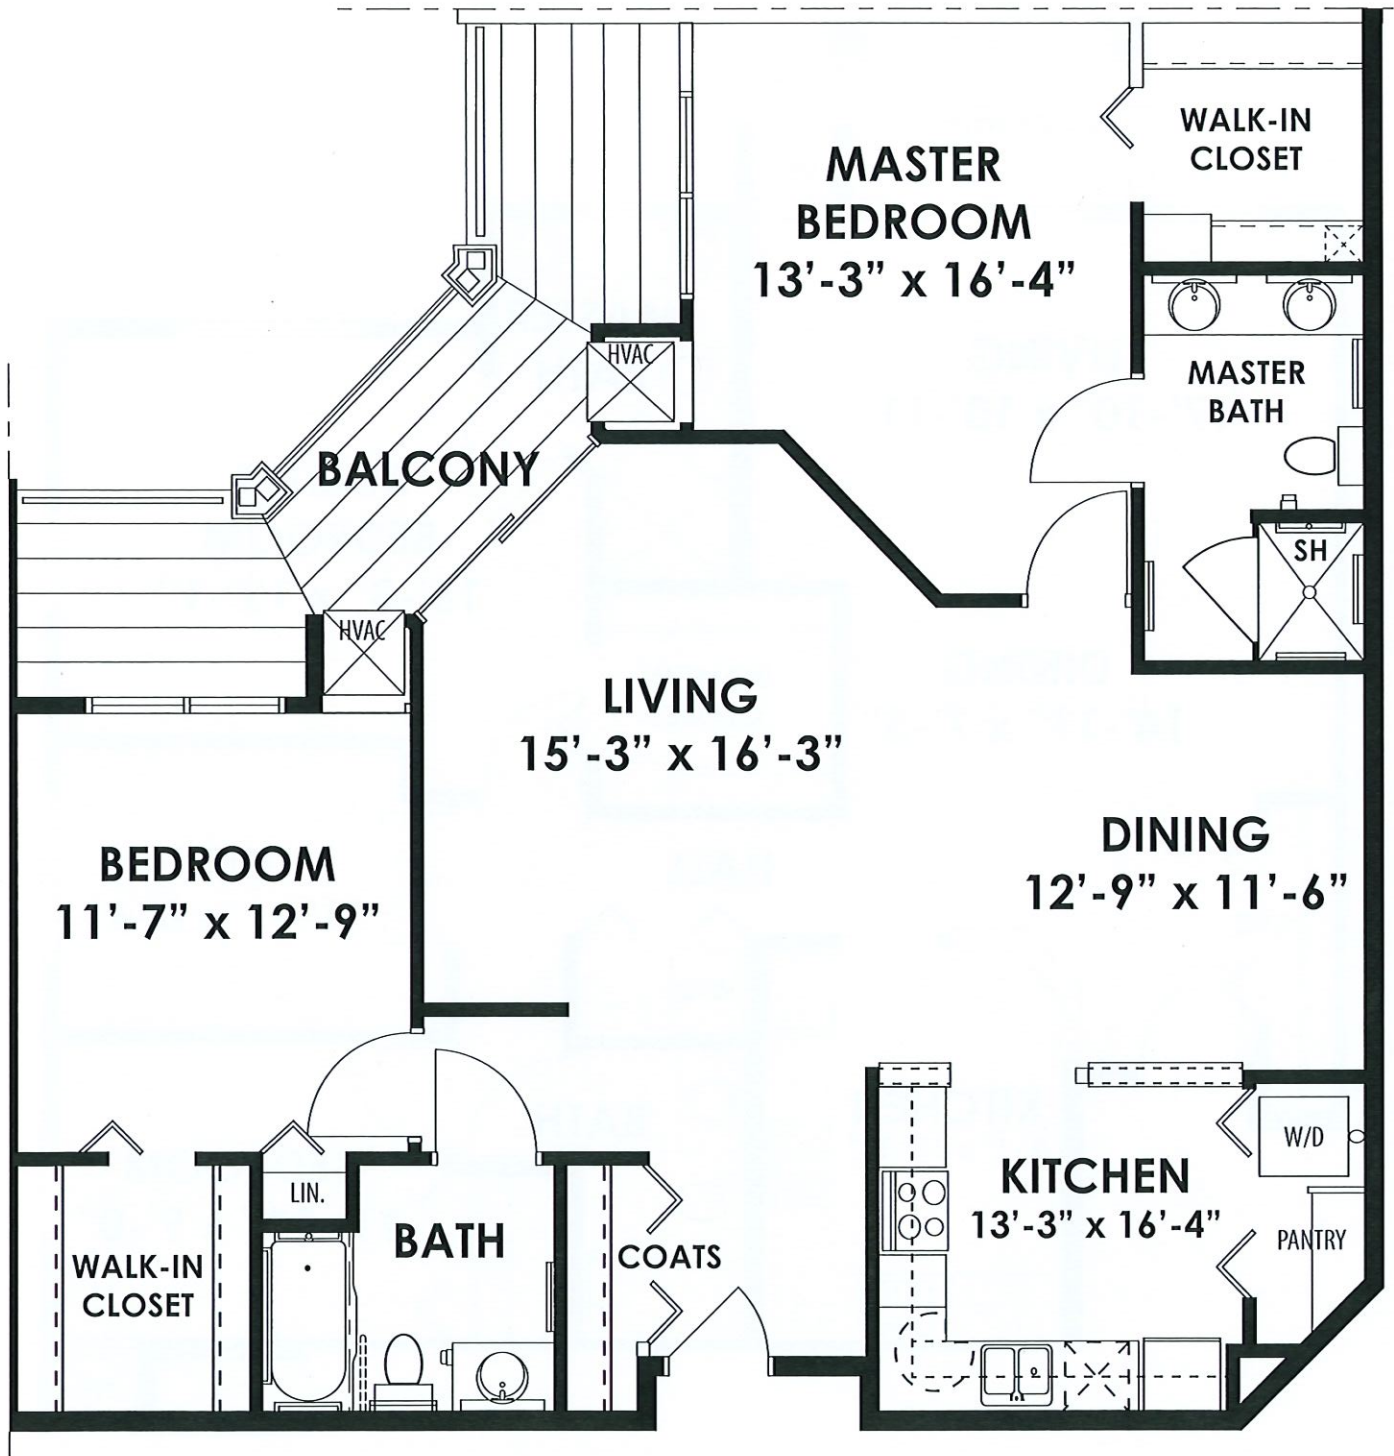

# Independent Living / Two Bedroom Deluxe

**Two Bedroom Deluxe** 1331 sq. ft.\*  
*Floor plans are subject to change without notice.*

\*Square footage is approximate.