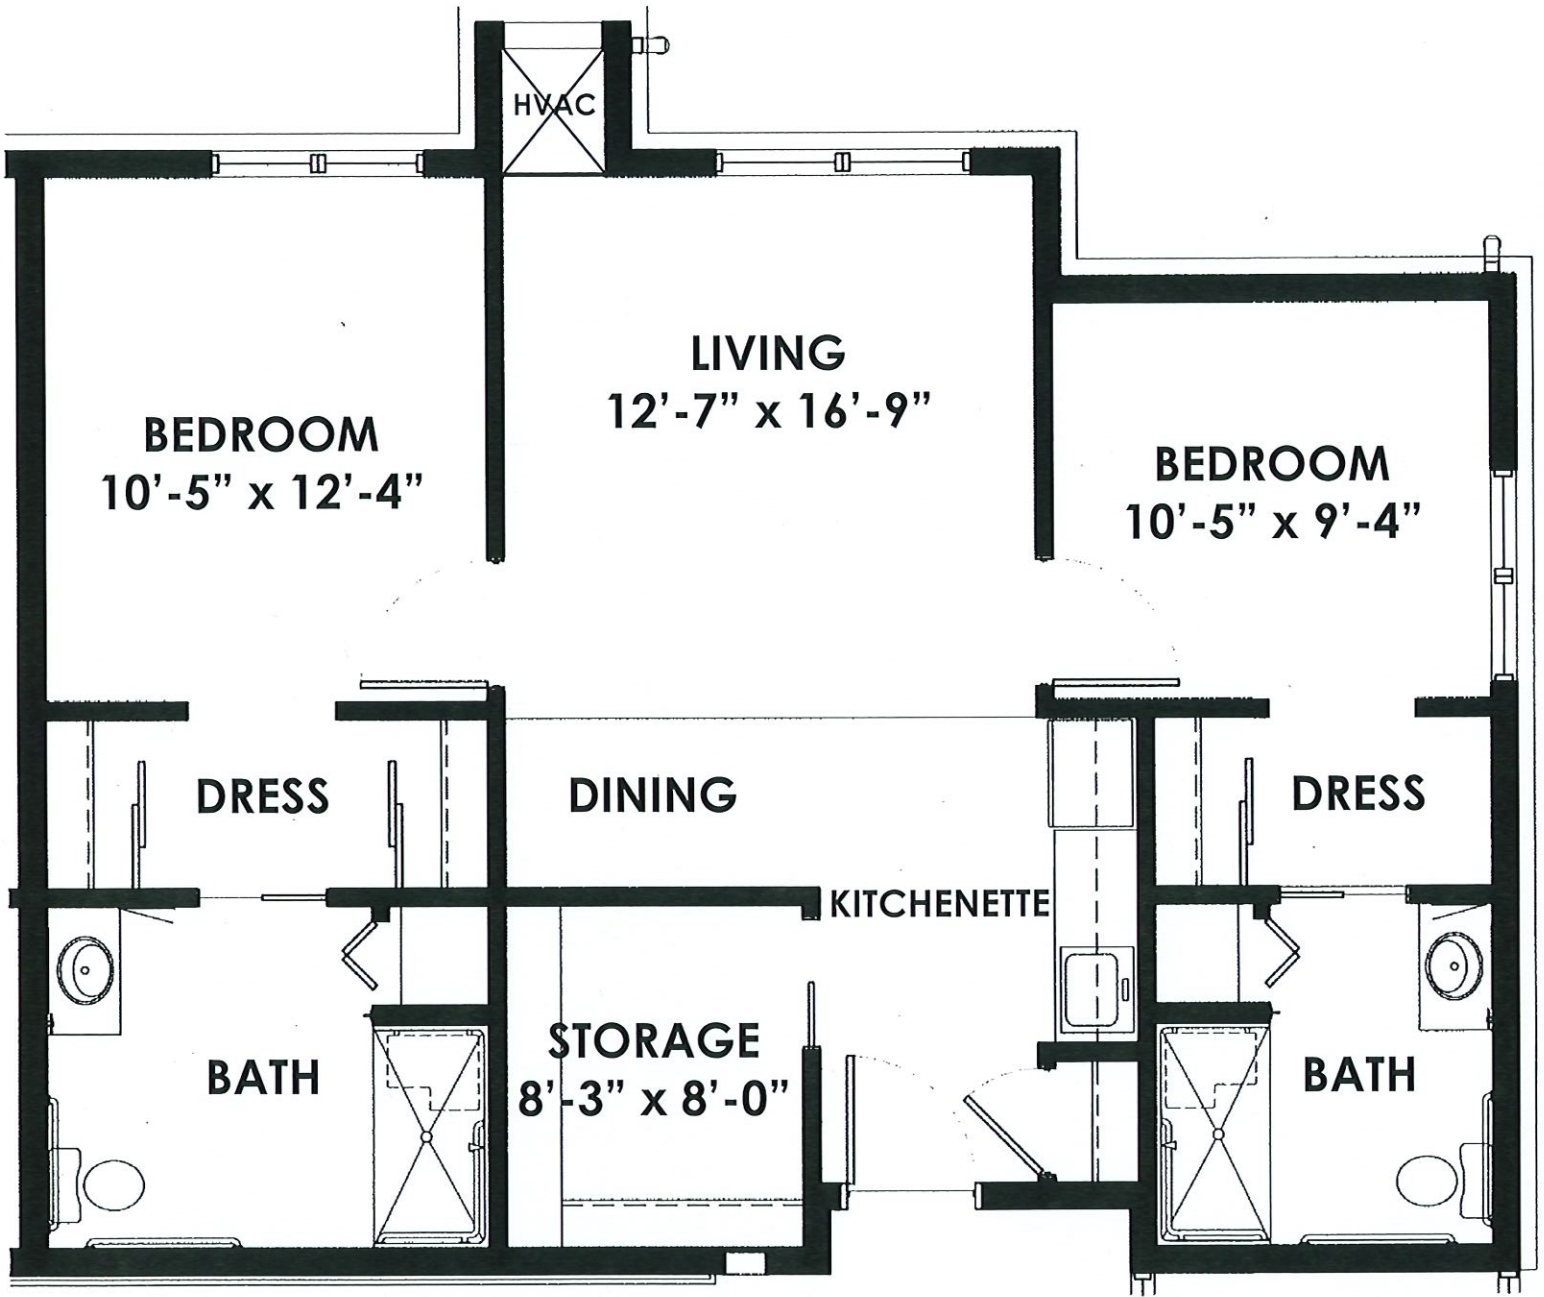

Assisted Living / Two Bedroom Suite

Two Bedroom Suite 845 sq. ft.*
Floor plans are subject to change without notice.

*Square footage is approximate.